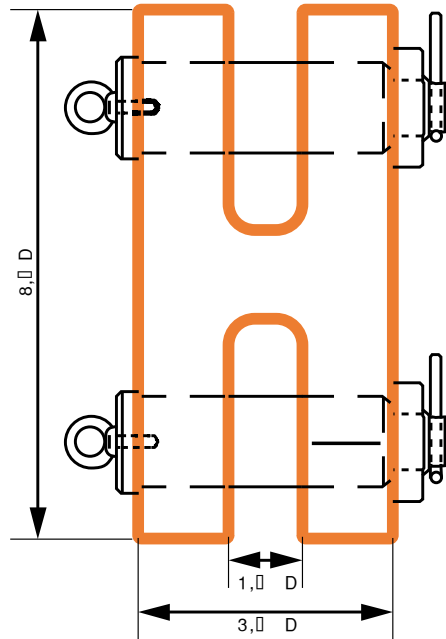

H Link – Offshore Chain

Weight unit is Kilograms. All measurements in mm. Measurements, weights, and drawings, are based on industry standards. Deviation margins need to be taken in mind, this is your own responsibility and not from Castle Hills AS.