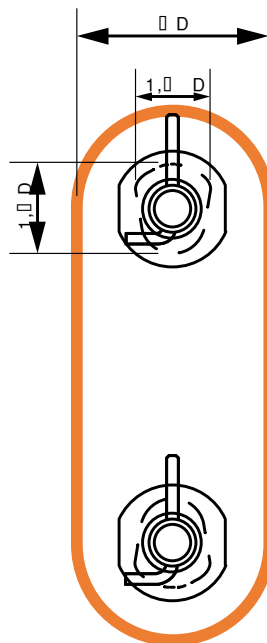

H Link – Offshore Chain

Weight unit is Kilograms. All measurements in mm. Measurements, weights, and drawings, are based on industry standards. Deviation margins need to be taken in mind, this is your own responsibility and not from Castle Hills AS.