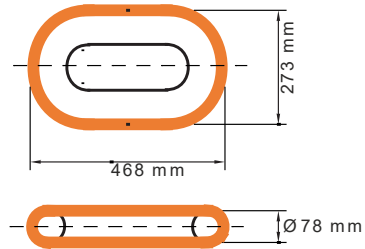

## Studless Adaptor – Offshore Chain

Studless Link

Weight unit is Kilograms. All measurements in mm. Measurements, weights, and drawings, are based on industry standards. Deviation margins need to be taken in mind, this is your own responsibility and not from Castle Hills AS.